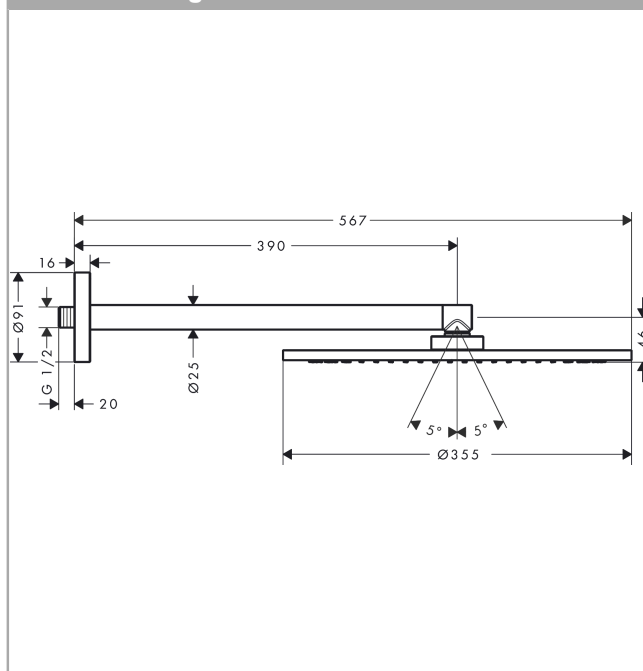

AXOR ShowerSolutions

Overhead shower 350 1jet with shower arm

Surfaces: **Chrome** Article Number: **26034000**

Description

product features

- shower head size: 350 mm
- shower arm length: 390 mm
- ball-joint: overhead shower angle adjustable
- spray type: PowderRain
- maximum flow rate at 0.3 MPa: 26 l/min
- flow rate PowderRain spray (at 0.3 MPa): 26 l/min
- fully chrome-plated spray disc
- material spray disc: metal
- overhead shower for cleaning removable
- installation: wall
- connection thread G 1/2
- connection dimension: DN15

Technology

Design awards

Product image

Scale drawing

Flowchart

The consumption was measured in combination with the appropriate fittings (thermostat/mixer/ in-wall valve) to reflect actual application in practice.