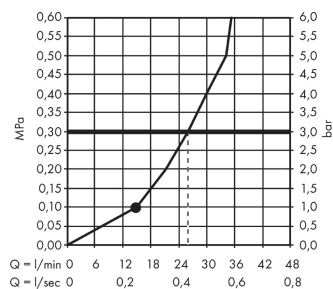

AXOR ShowerSolutions

Overhead shower 350 1jet with shower arm

Surfaces: **Chrome** Article Number: **26034000**

Description

product features

- shower head size: 350 mm
- shower arm length: 390 mm
- ball-joint: overhead shower angle adjustable
- spray type: PowderRain
- maximum flow rate at 0.3 MPa: 26 l/min
- flow rate PowderRain spray (at 0.3 MPa): 26 l/min
- fully chrome-plated spray disc
- material spray disc: metal
- overhead shower for cleaning removable
- installation: wall
- connection thread G 1/2
- connection dimension: DN15

Technology

Design awards

Product image

Scale drawing

Flowchart

The consumption was measured in combination with the appropriate fittings (thermostat/mixer/ in-wall valve) to reflect actual application in practice.